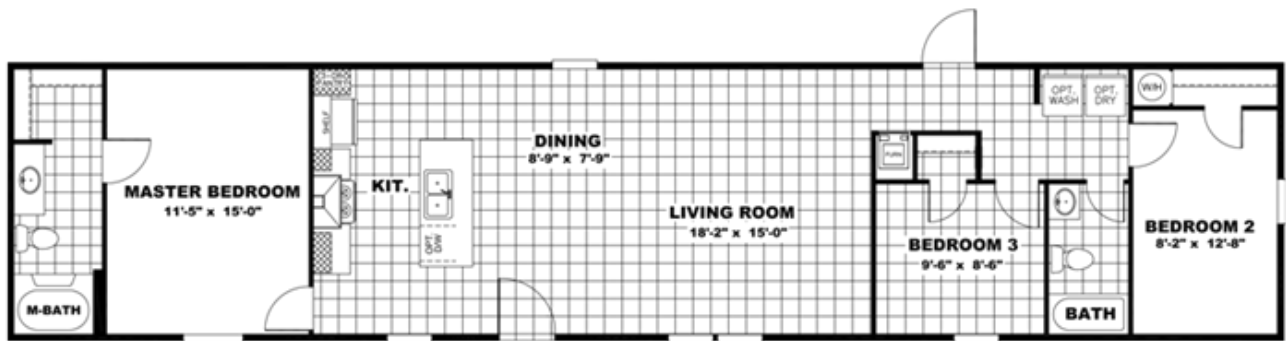

# THE WARSAW

# THE WARSAW

Model number: 29SSP16723AH

3 beds • 2 baths • 1152 sq.ft. • 16' width • 72' depth

Our home building facilities invest in continuous product and process improvements. Plans, dimensions, features, materials, specifications and availability are subject to change without notice or obligation. Renderings and floor plans are representative likenesses of our homes and may differ from the actual homes. We invite you to tour a Home Center near you and inspect the highest value in quality housing available or call (804) 443-4769 to speak with a Home Consultant. Copyright 2017, CMH. All rights reserved.