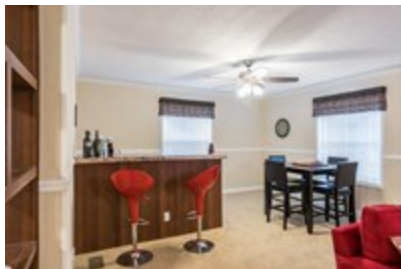

THE COMMANDER

THE COMMANDER Floor plan number: OHC026403NCAB
4 beds • 3 baths • 2432 sq.ft. • 32' width • 76' depth

Our home building facilities invest in continuous product and process improvements. Plans, dimensions, features, materials, specifications and availability are subject to change without notice or obligation. Renderings and floor plans are representative likenesses of our homes and may differ from the actual homes. We invite you to tour a Home Center near you and inspect the highest value in quality housing available or call (804) 443-4769 to speak with a Home Consultant. Copyright 2017, CMH. All rights reserved.